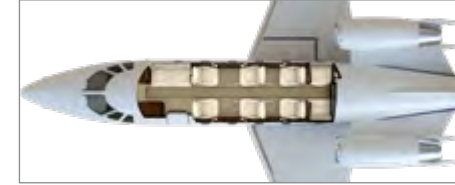

+1 Captain
+1 First Officer

max. 3441 km

7

max. 817 km/h

D-CSCB | Cessna Citation XLS+

max. 9

+1 Captain
+1 First Officer

max. 3441 km